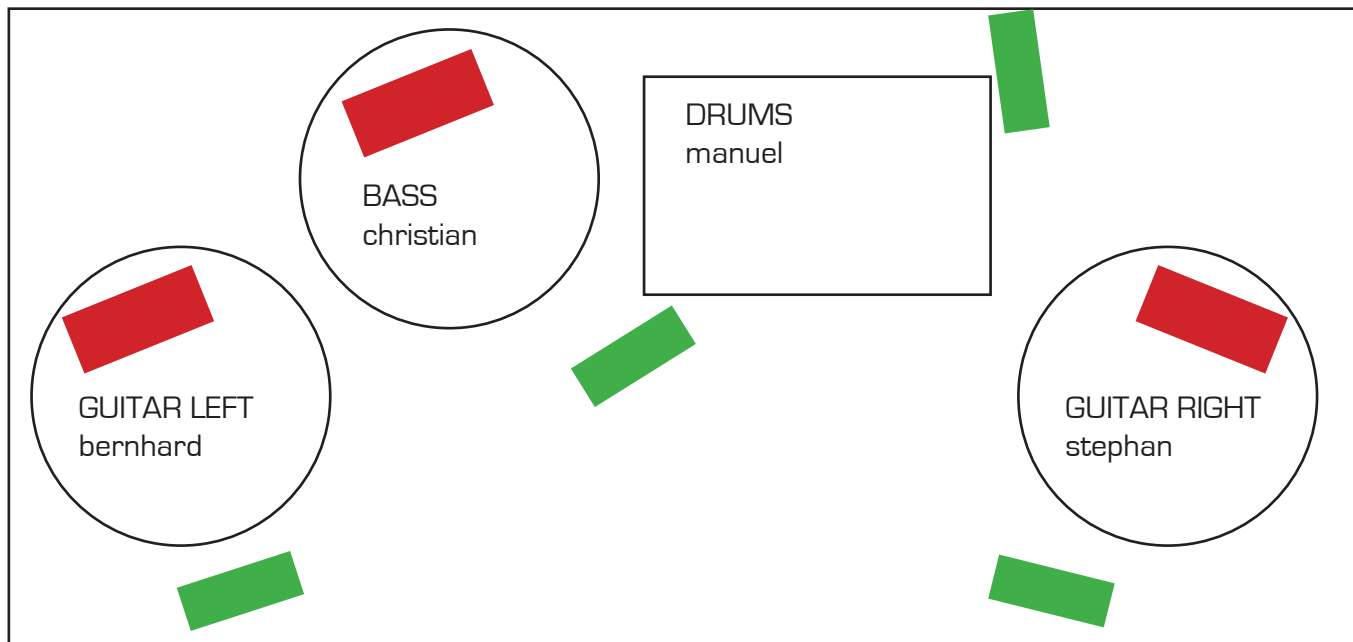

STAGE PLOT

# SONAR

 AMPS

 WEDGES

TECH RIDER  
**SONAR**

---

1 standard Drumset

1 Bassamp, 4x10 or 2x12

2 Guitaramps, clean sound, if possible the same type

WEDGES:

1 for the drummer

1 for left guitarplayer

1 for right guitarplayer

1 for Bassplayer

INPUT LIST  
**SONAR**

---

standard Drumset:

KICK

SNARE

1 FLOOR TOM

HIHAT

OVERHEAD

---

Bassamp:

1 LINE (mono), DI